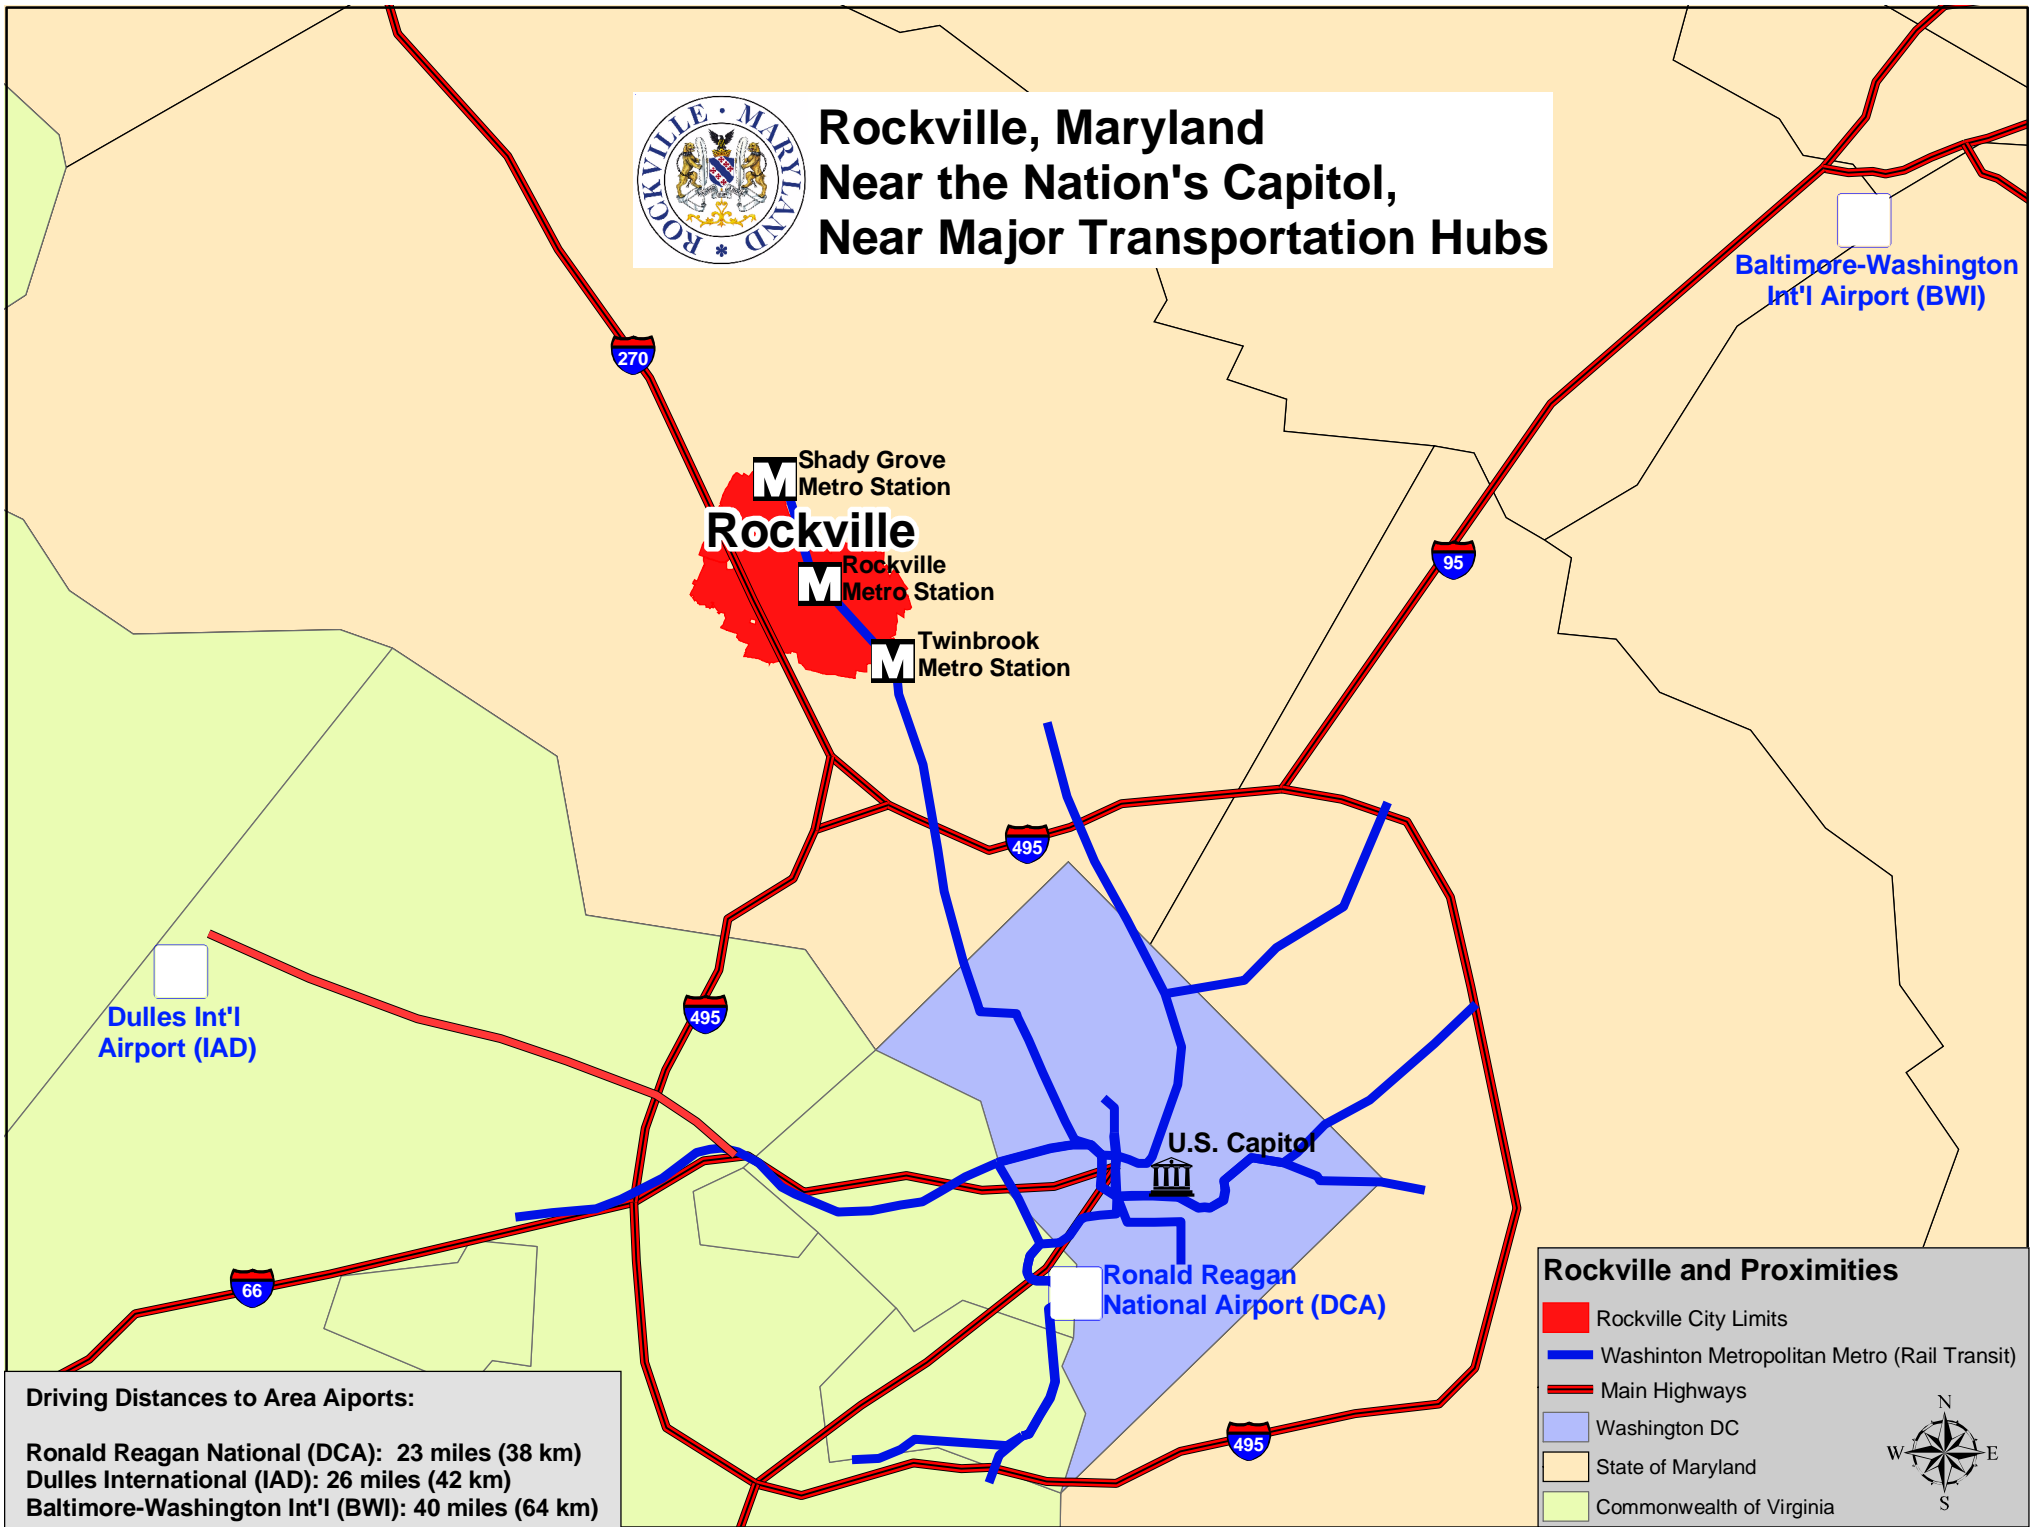

Rockville, Maryland

Near the Nation's Capitol,
Near Major Transportation Hubs

Baltimore-Washington
Int'l Airport (BWI)

Shady Grove
Metro Station

Rockville

Rockville
Metro Station

Twinbrook
Metro Station

Dulles Int'l
Airport (IAD)

U.S. Capitol

Ronald Reagan
National Airport (DCA)

Driving Distances to Area Aiports:

Ronald Reagan National (DCA): 23 miles (38 km)
 Dulles International (IAD): 26 miles (42 km)
 Baltimore-Washington Int'l (BWI): 40 miles (64 km)

Rockville and Proximities

- Rockville City Limits
- Washinton Metropolitan Metro (Rail Transit)
- Main Highways
- Washington DC
- State of Maryland
- Commonwealth of Virginia